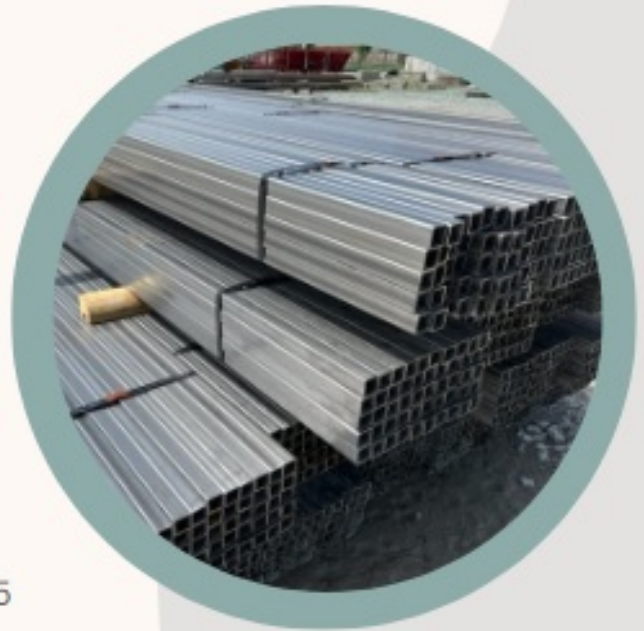

Sq Tube .750 x .750 x .042 x 24'	300	2900	1	$0.15
Sq Tube 1 x 1 x 16 ga x 24'	100	1902	6	$0.45
Sq Tube 1 x 1 x 14 ga x 16.5'	128	2052	2	$0.68
Sq Tube 1 x 1 x 13 ga x 20'	100	2090	19	$0.79
Sq Tube 1.25 x 1.25 x 14 ga x 40'	100	5268	8	$0.87
Sq Tube 1.25 x 1.25 x 13 ga x 24'	100	3360	5	$0.87
Sq Tube 1.5 x 1.5 x 14 ga x 24'	50	1919	20	$0.95
Sq Tube 1.5 x 1.5 x 14 ga x 15'	87	2977	1	$0.90
Sq Tube 3 x 3 x .188 x 48'	16	3957	4	$4.99
Sq Tube 3 x 3 x .200 x 24'	16	2924	5	$5.62
Sq Tube 3 x 3 x .230-.250 x 24'	20	4247	9	$6.25
Sq Tube 4 x 4 x 11 ga x 38' Galv	16	3942	1	$2.91
Sq Tube 4 x 4 x 11 ga x 30'-31' Galv	16	3224	16	$2.91

Subject to prior sale

Stored outside.

Made in USA

Prices good until July 5, 2024

Call Mike Schapker (816) 673-4805

$1500 minimum order

FOB: Kansas City, MO

[VISIT US HERE](#)

STAY UPDATED WITH KAHN STEEL CO.